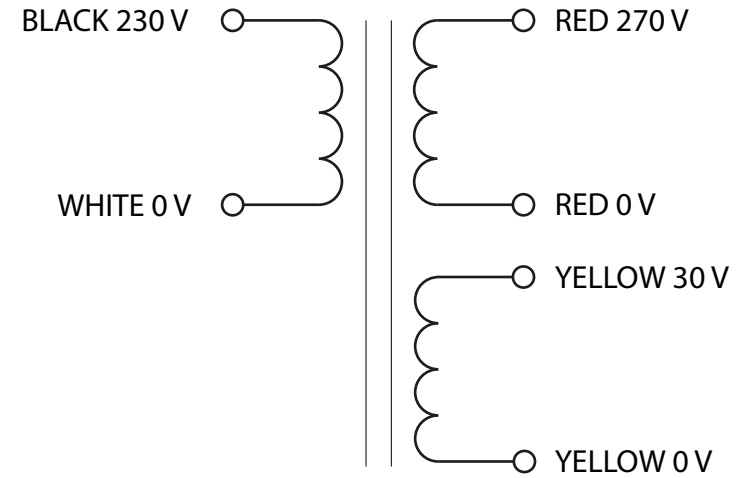

PEAVEY CLASSIC 30 POWER TRANSFORMER

DIMENSIONS

A	62mm
B	40,65mm
C	76,25mm

SPECIFICATIONS

Primary:	230 V, 66 VA
Sec.1:	290 V @ 150 mA
Sec.2:	30 V @ 600 mA

Model: TRA-PC30
#705-29/233
Date: 06/06/22
Version: v1.0