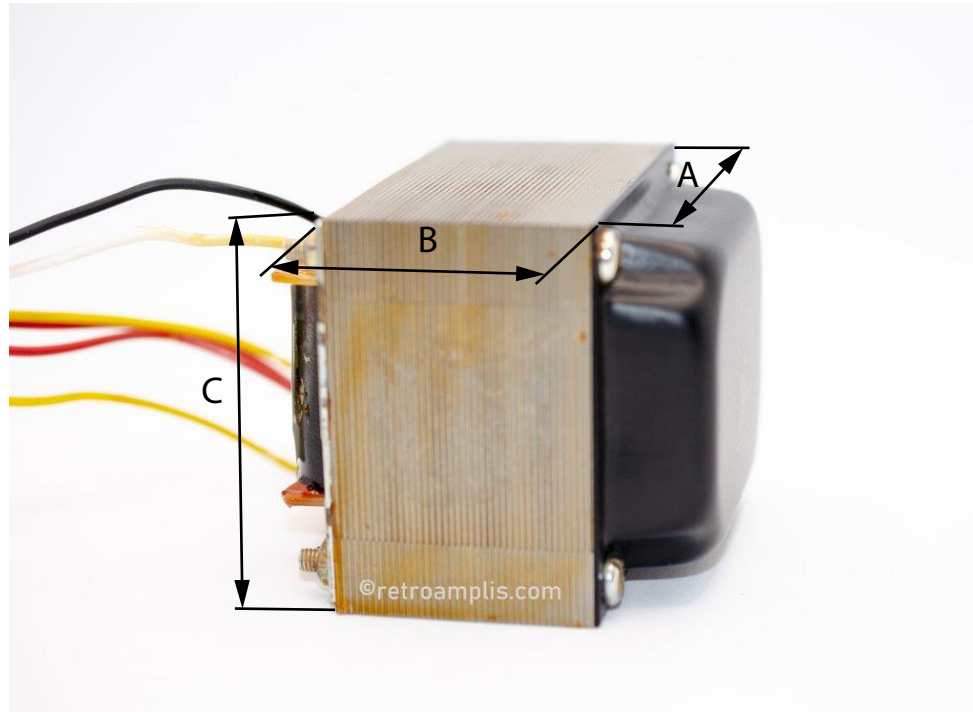

PEAVEY CLASSIC 30 POWER TRANSFORMER

DIMENSIONS

A	62mm
B	40,65mm
C	76,25mm

SPECIFICATIONS

Primary:	230 V, 66 VA
Sec.1:	290 V @ 150 mA
Sec.2:	30 V @ 600 mA

Model: TRA-PC30
#705-29/233
Date: 06/06/22
Version: v1.0