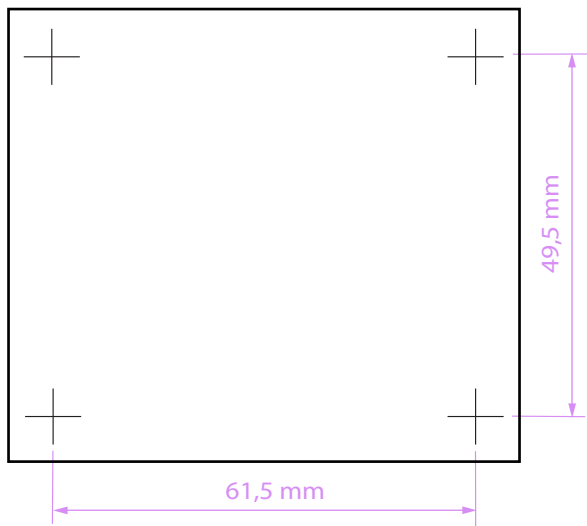

PEAVEY CLASSIC 30 POWER TRANSFORMER

DIMENSIONS

A	62mm
B	40,65mm
C	76,25mm

SPECIFICATIONS

Primary:	230 V, 66 VA
Sec.1:	290 V @ 150 mA
Sec.2:	30 V @ 600 mA

Model: TRA-PC30
#705-29/233
Date: 06/06/22
Version: v1.0