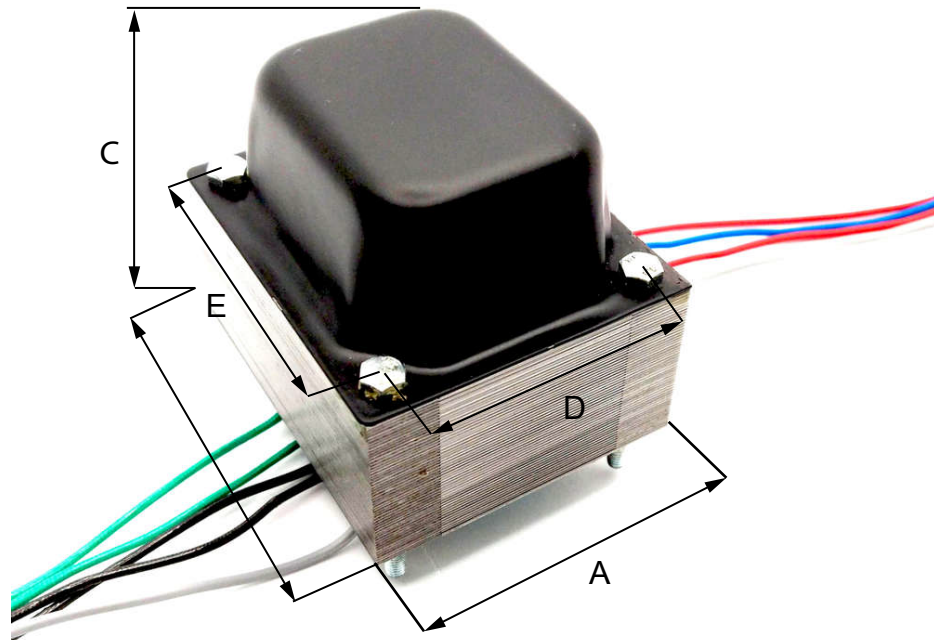

290AEX POWER TRANSFORMER

DIMENSIONS

A	62 mm
B	75 mm
C	65 mm
D	50 mm
E	62 mm

SPECIFICATIONS

Primary:	0-230V
Sec 1:	650 V C.T. @ 200 mA
Sec 2:	6,3 V @ 2A
Sec 3:	5V @ 2A
	black finish

Model: TRA-RA290AEX
Date: 26/01/22
Version: v1.0