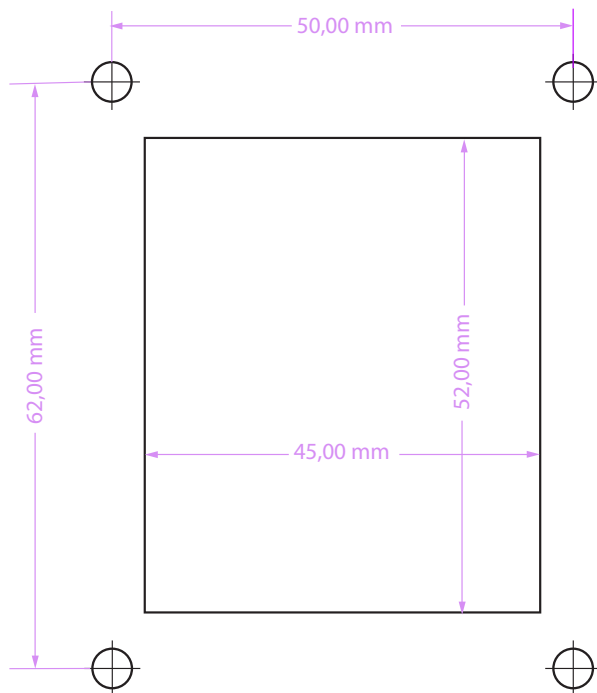

290AEX POWER TRANSFORMER

DIMENSIONS

A	62 mm
B	75 mm
C	65 mm
D	50 mm
E	62 mm

SPECIFICATIONS

Primary:	0-230V
Sec 1:	650 V C.T. @ 200 mA
Sec 2:	6,3 V @ 2A
Sec 3:	5V @ 2A
	black finish

Model: TRA-RA290AEX
Date: 26/01/22
Version: v1.0