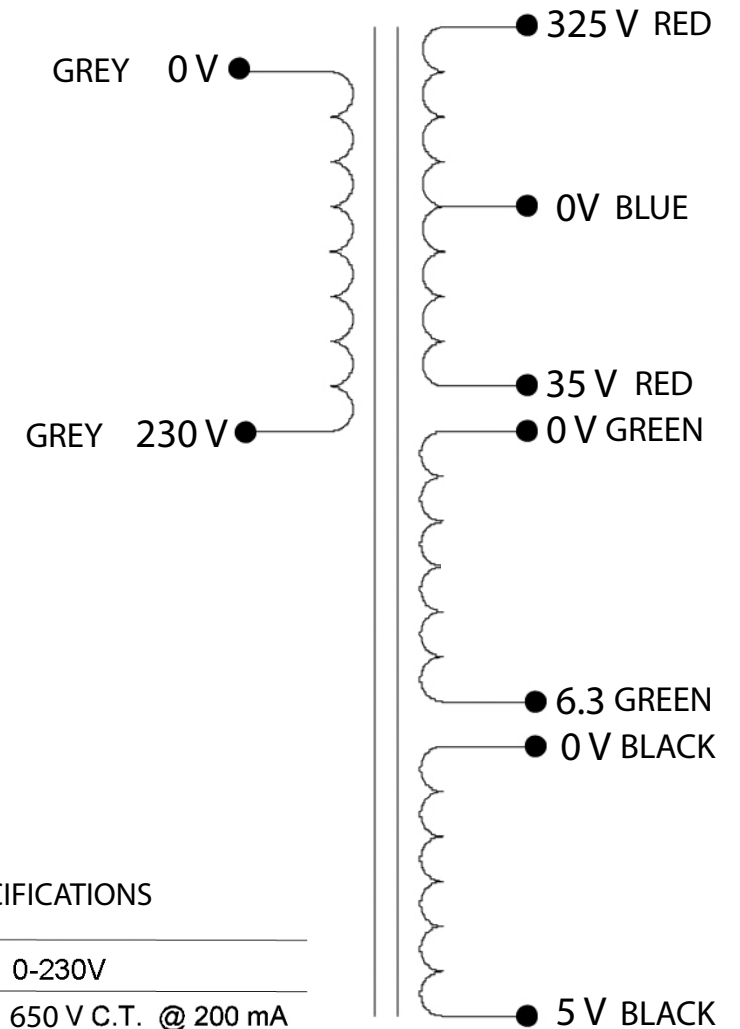

290AEX POWER TRANSFORMER

DIMENSIONS

A	62 mm
B	75 mm
C	65 mm
D	50 mm
E	62 mm

SPECIFICATIONS

Primary:	0-230V
Sec 1:	650 V C.T. @ 200 mA
Sec 2:	6,3 V @ 2A
Sec 3:	5V @ 2A
	black finish

Model: TRA-RA290AEX
Date: 26/01/22
Version: v1.0